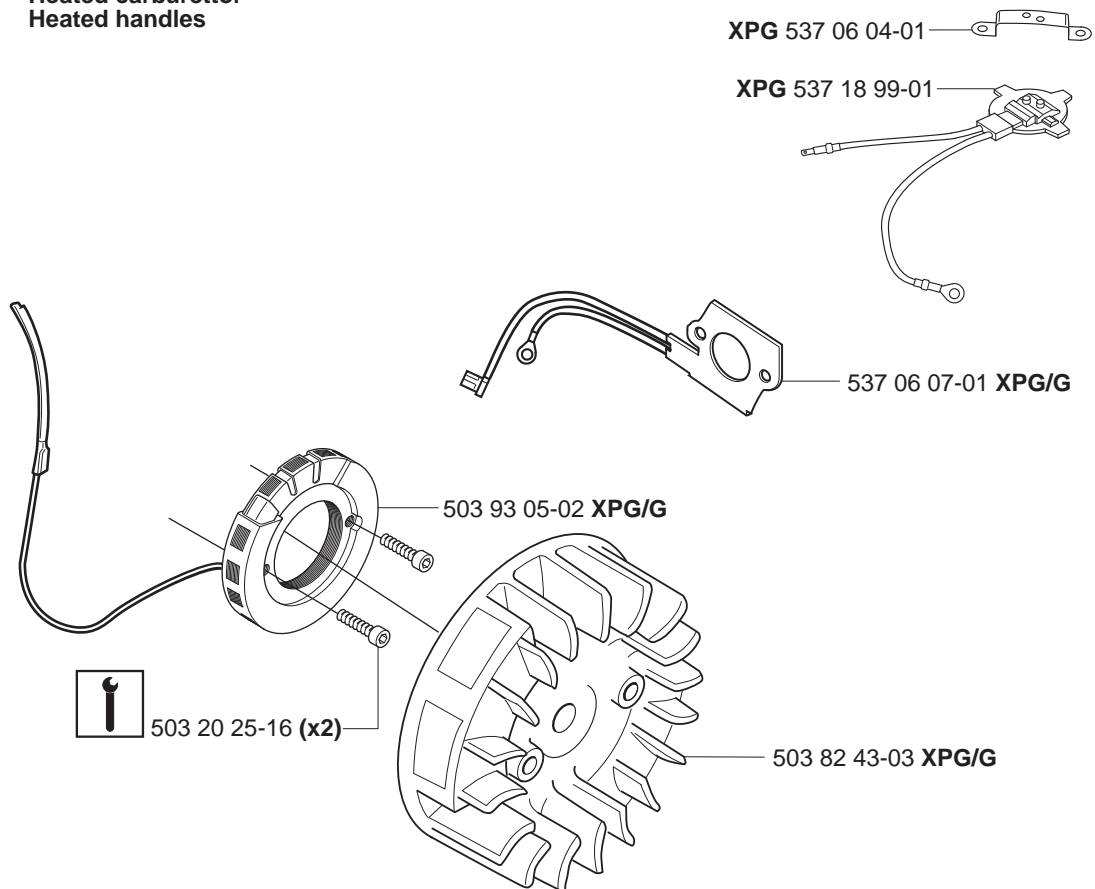

G

H

*compl 537 17 19-03

J *compl 503 86 37-71

K *compl 503 90 93-01 ** compl 503 90 93-03 XPG

L

**Heated carburettor
Heated handles**

N

*compl 503 28 32-07 ZAMA C3-EL17

*compl 503 28 32-08 ZAMA C3-EL18 EPA

**ZAMA C3-EL17
ZAMA C3-EL18**

P

Tillbehör
Accessories
Zubehöre
Accessoires
Accesorios
*compl 503 55 85-01

WINTER KIT

*compl 537 04 28-02

Up to 034200001 (346XP) Up to 034200001 (353)

- 537 02 40-01 NYLON 80 μ Black
- 537 02 40-02 NYLON 44 μ Yellow
- 537 02 40-03 FELT White

503 86 94-01